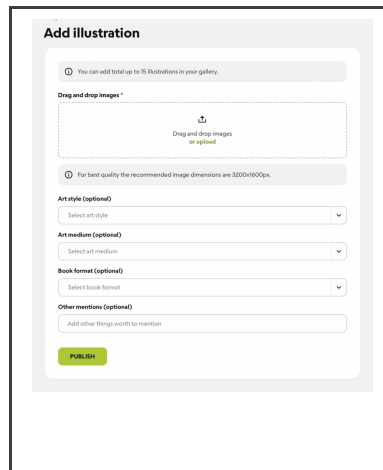

Illustrator News - June-July 2023

New Website, New Opportunities!

If you haven't already visited the new [SCBWI Website](#), take a look and explore. Our website developers continue to perfect the Website's functionality which means that more features, functions, and information will be available soon. But for now, I'd like to share a few options that help promote visibility for Illustrators.

WHEN YOU LOG INTO THE SITE...

Your Member Home is immediately available, accessed by clicking the Member Home Button in the upper right hand corner above the website header. The Illustrator Gallery is accessible under the Submissions and Showcases Tab.

Your Member Home Tab gives you the option to create "My Profile" or add to your Illustrator Gallery by clicking on "SHARE MY WORK."

From there, you can add an illustration or a book. Make sure you take advantage of optional features - this metadata can help agents, editors and art directors find your work.